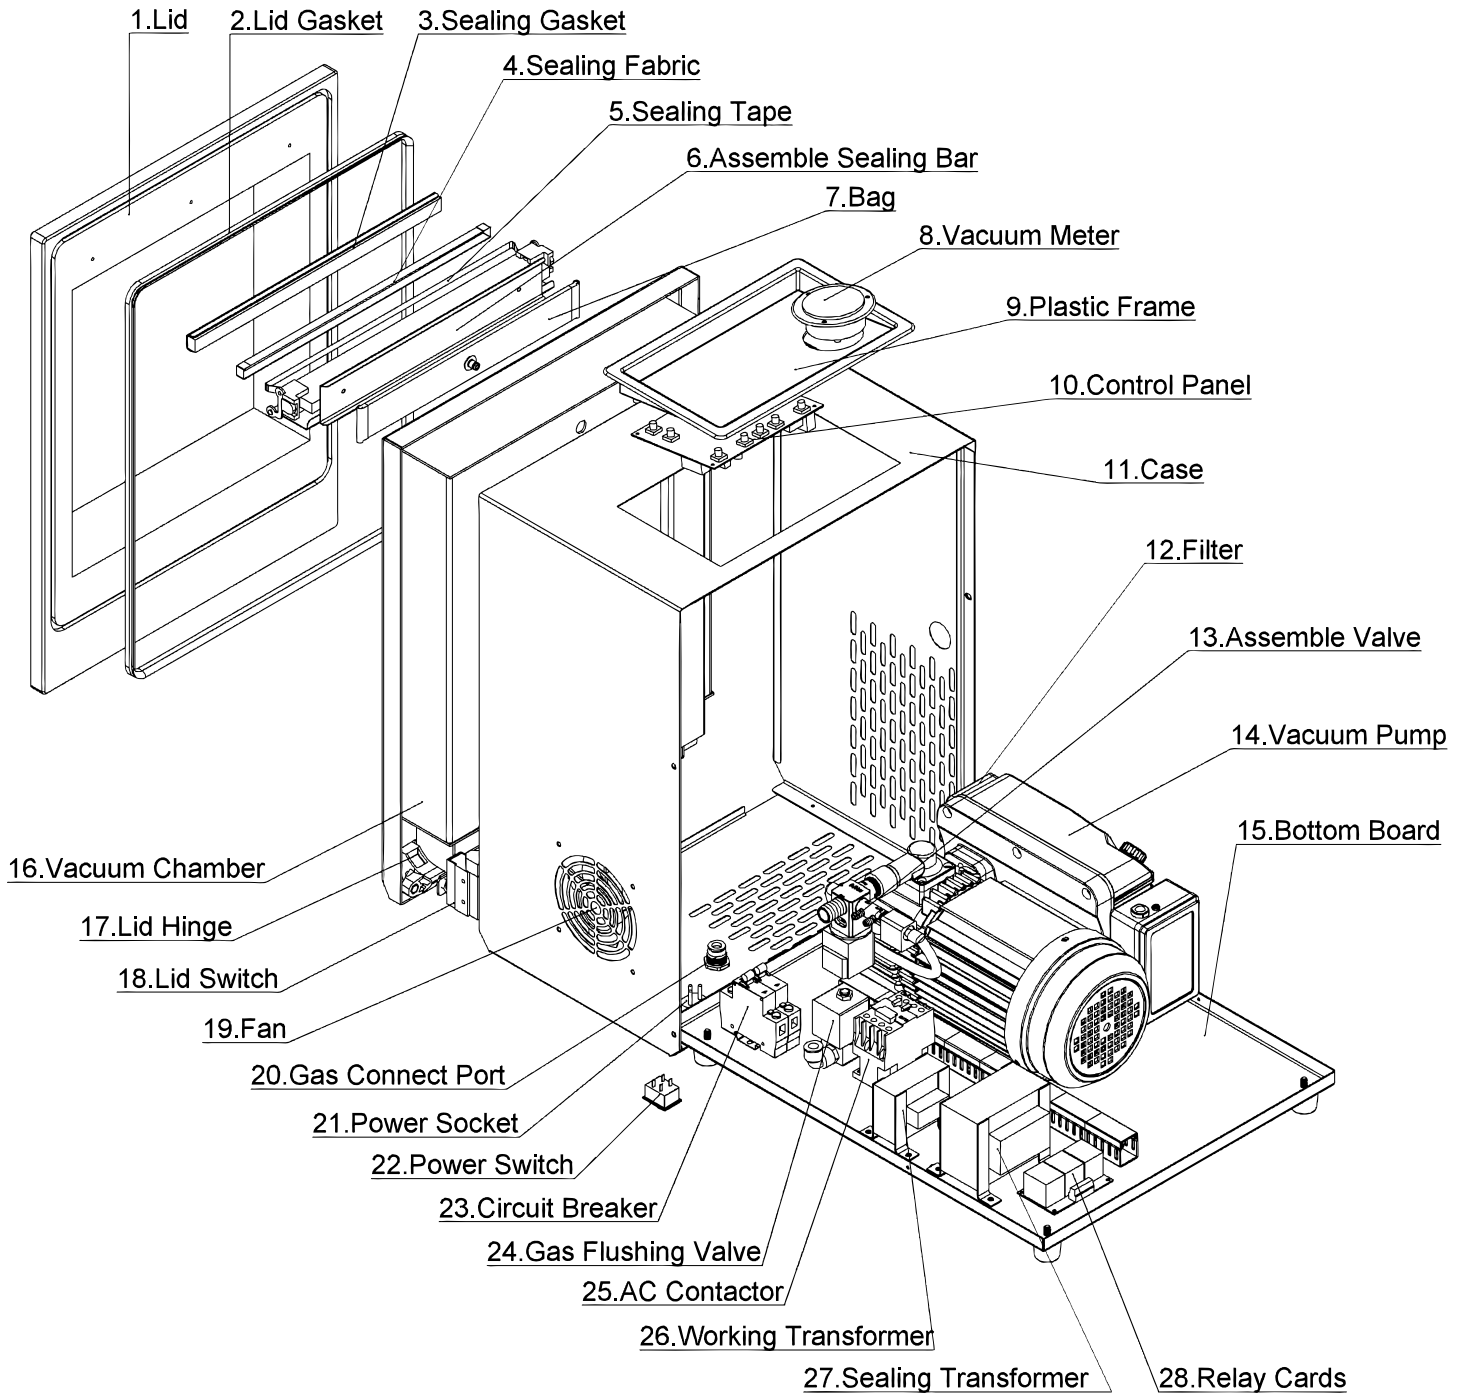

Parts Breakdown

Model VP-CN-0500 44594

Parts Breakdown

Model VP-CN-0500 44594

Item No.	Description	Position	Item No.	Description	Position	Item No.	Description	Position
69953	Lid for 44594	1	67590	Control Panel for 44594	10	67599	Power Switch for 44594	22
67582	Lid Gasket for 44594	2	69957	Filter for 44594	12	67601	Circuit Breaker for 44594	23
69954	Sealing Gasket for 44594	3	69958	Assemble Valve for 44594	13	67600	Gas Flushing Valve for 44594	24
67584	Sealing Fabric (10M/Roll) for 44594	4	69959	Vacuum Pump for 44594	14	69961	Working Transformer for 44594	26
67585	Sealing Tape per Meter for 44594	5	67594	Lid Hinge for 44594	17	69962	Sealing Transformer for 44594	27
69955	Assemble Sealing Bar for 44594	6	67595	Lid Switch for 44594	18	69963	Relay Cards for 44594	28
69956	Gas Bag for 44594	7	67596	Fan for 44594	19	69964	PP Plate for 44594	
67588	Vacuum Meter for 44594	8	67597	Gas Connect Port for 44594	20			
67589	Plastic Frame for 44594	9	67598	Power Socket for 44594	21			