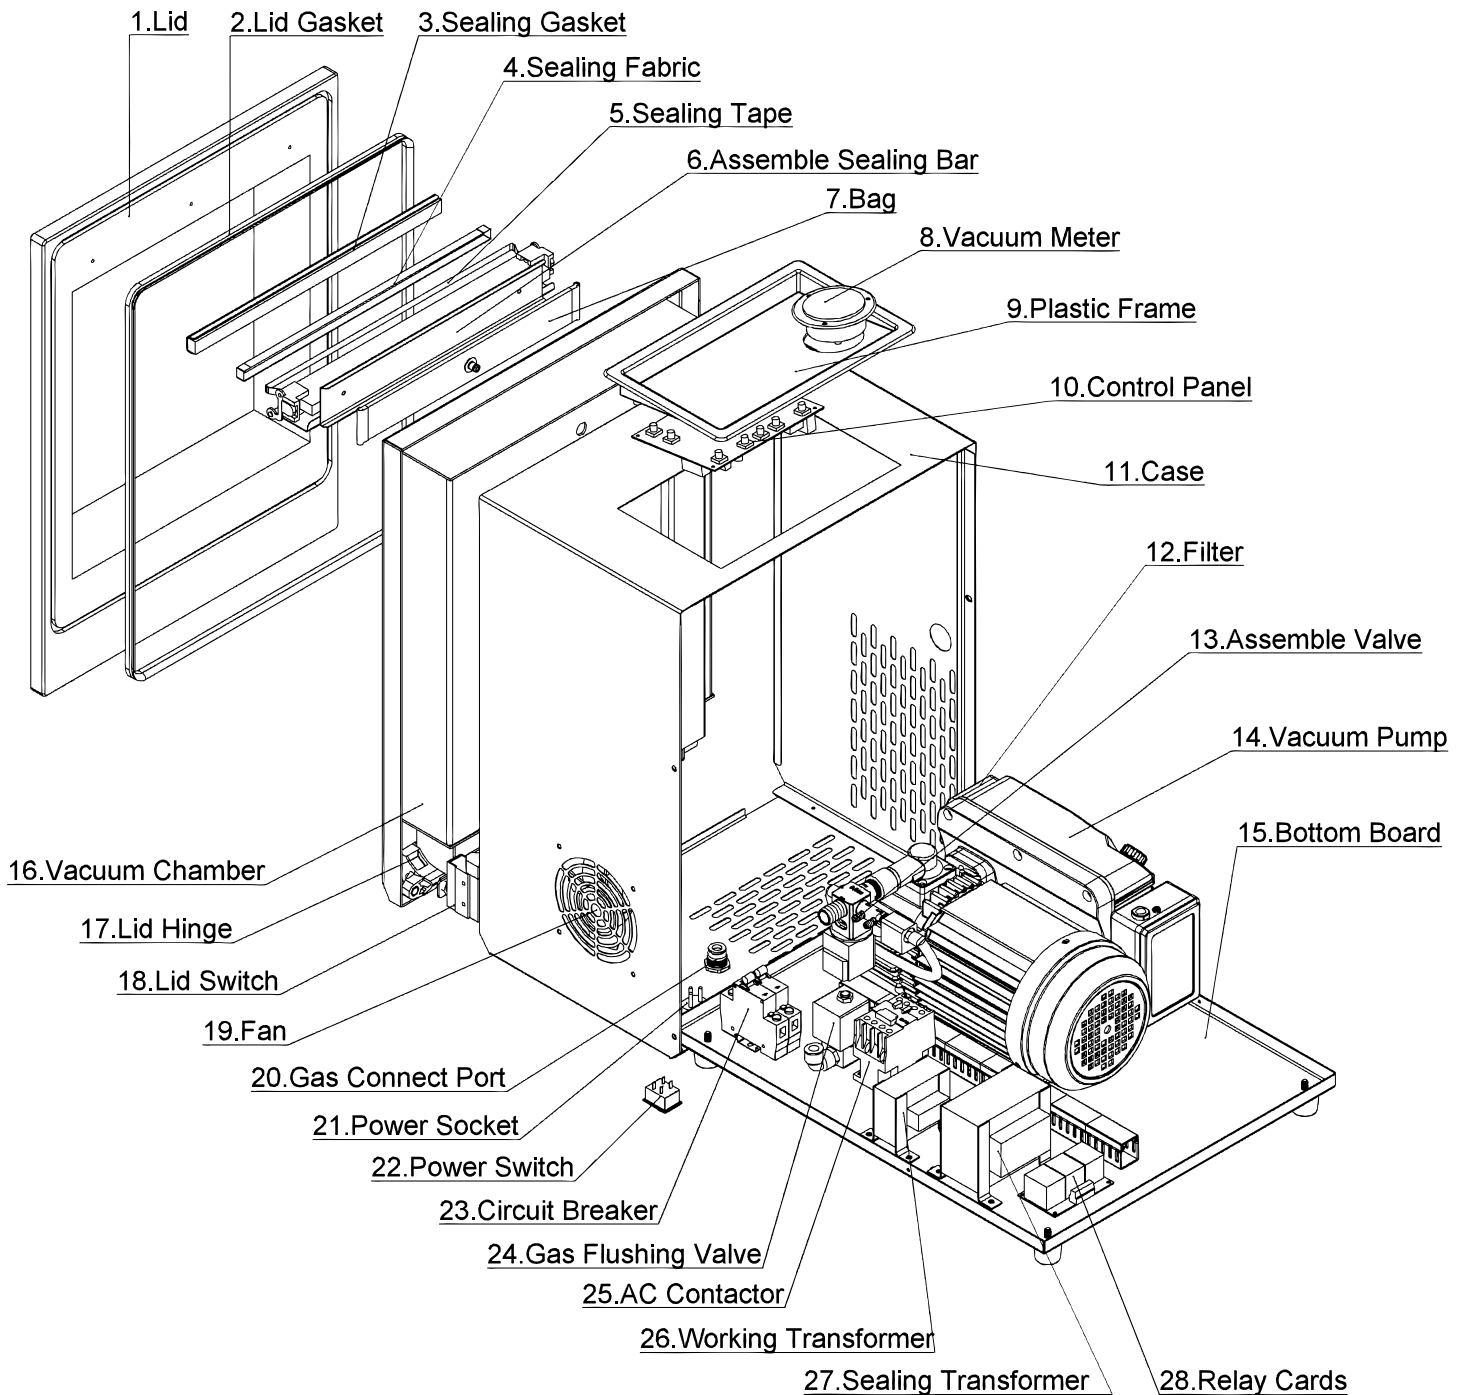

Parts Breakdown

Model VP-CN-0500 44594

Parts Breakdown

Model VP-CN-0500 44594

Item No.	Description	Position	Item No.	Description	Position	Item No.	Description	Position
69953	Lid for 44594	1	67590	Control Panel for 44594	10	67599	Power Switch for 44594	22
20835	Lid Gasket per Meter for 44594	2	69957	Filter for 44594	12	67601	Circuit Breaker for 44594	23
69954	Sealing Gasket for 44594	3	69958	Assemble Valve for 44594	13	67600	Gas Flushing Valve for 44594	24
67584	Sealing Fabric (10M/Roll) for 44594	4	69959	Vacuum Pump for 44594	14	69961	Working Transformer for 44594	26
20836	Sealing Tape (Teflon) per Meter for 44594	5	67594	Lid Hinge for 44594	17	69962	Sealing Transformer for 44594	27
69955	Assemble Sealing Bar for 44594	6	67595	Lid Switch for 44594	18	69963	Relay Cards for 44594	28
69956	Gas Bag for 44594	7	67596	Fan for 44594	19	69964	PP Plate for 44594	
67588	Vacuum Meter for 44594	8	67597	Gas Connect Port for 44594	20			
67589	Plastic Frame for 44594	9	67598	Power Socket for 44594	21			